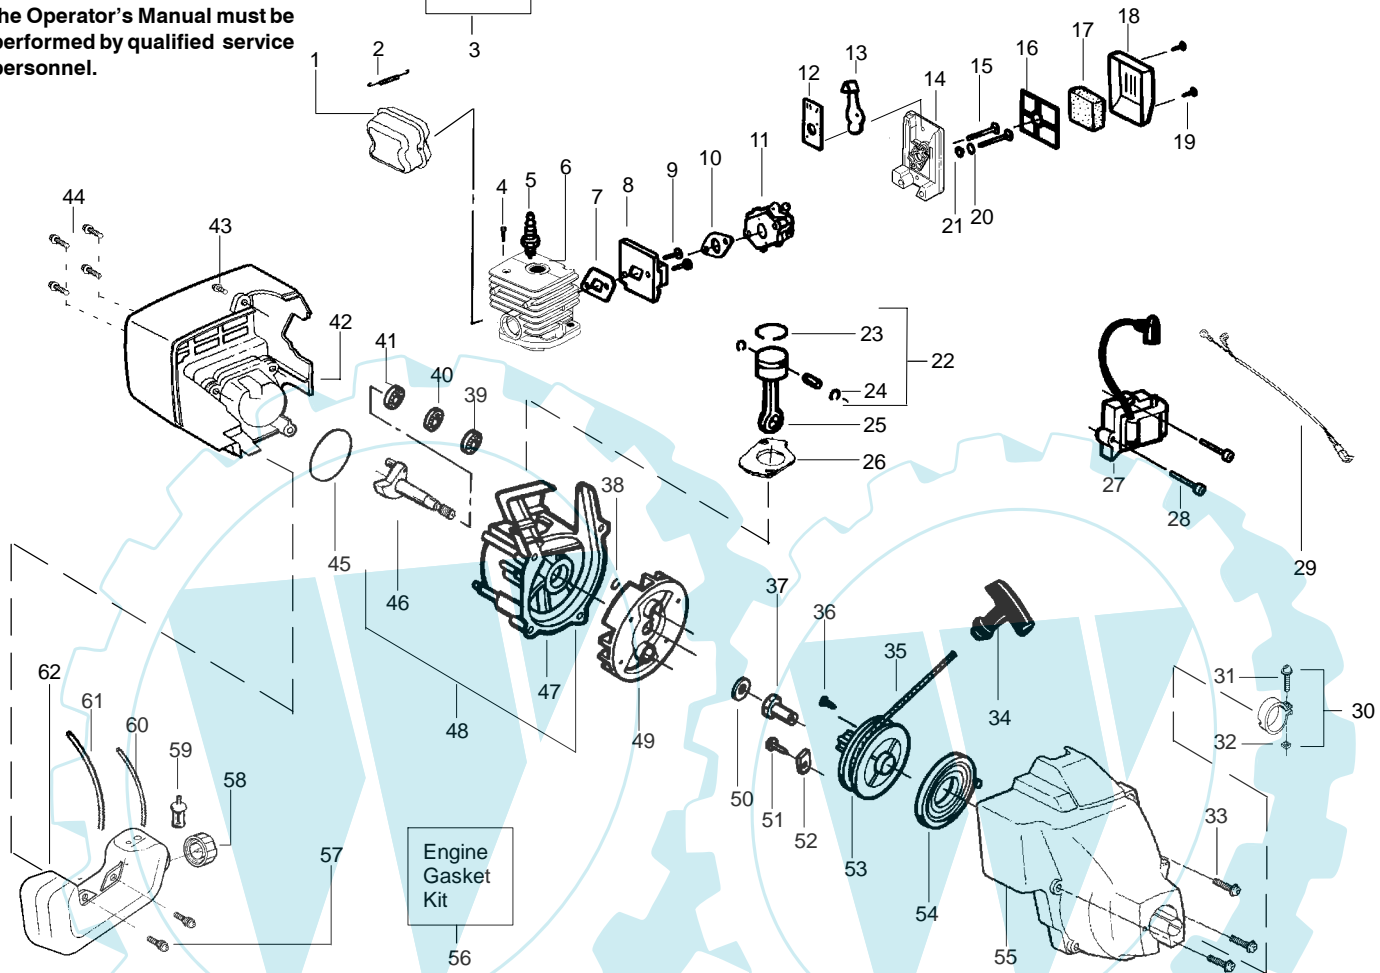

PARTS LIST NO. 530088693		OKAY PARTS LIST	MODEL(s) T211	
DATE 2/28/05	Replaces 88693 - 12/30/03		Note: Illustration may differ from actual model due to design changes	PAGE NO. 4

TYPE 2

⚠ WARNING
All repairs, adjustments and maintenance not described in the Operator's Manual must be performed by qualified service personnel.

Spark Arrestor Kit

Engine Gasket Kit

Ref.	Part No.	Description	Ref.	Part No.	Description	Ref.	Part No.	Description
1.	530069660	Kit - Muffler (incl. 2)	23.	530055120	Ring-Piston	45.	530071363	O-Ring-C'case (kit)
2.	530042088	Spring-Muffler	24.	530015162	Retainer-Piston Pin	46.	530054753	Assy-Crankshaft
3.	530069380	Kit-Spark Arrestor	25.	530069945	Assy-Connecting Rod	47.	530071627	Kit-Crankcase (Incl. 39-41)
4.	530015953	Screw-Cylinder	26.	530071363	Gasket-Cylinder (kit)	48.	530071624	Assy-C'case & C'shaft (Incl. 38,46,47)
5.	Champion	Spark Plug (RCJ 6Y)	27.	530039163	Module-Ignition	49.	530069886	Assy-Flywheel
6.	530071359	Kit - Cylinder	28.	530016357	Screw	50.	530015828	Washer-Flat
7.	530071363	Gasket-Cyl/Carb.(kit)	29.	530049018	Assy-Switch Wire	51.	530015775	Screw
8.	530056403	Adaptor-Carb.	30.	530056365	Assy-Nose Cone Clamp (Incls. 31 & 32)	52.	530027523	Retainer
9.	530016014	Screw	31.	530016381	Screw-Nose Cone	53.	530069400	Kit-Starter Pulley (Incl. 36)
10.	530071363	Gasket-Carb.(kit)	32.	530016382	Nut-Nose Cone	54.	530042085	Spring-Starter
11.	530071630	Kit - Carburetor Ass'y (C1U-W7D)	33.	530015810	Screw	55.	530071676	Assy-Fan Hsg.
12.	530038747	Plate-Choke Mounting	34.	530027569	Handle-Starter	56.	530071363	Kit-Engine Gasket (Incl. 7,10,26,45)
13.	530038686	Shutter-Choke	35.	530069232	Kit - Rope	57.	530016379	Retainer-Fuel Tank
14.	530052431	Box-Air	36.	530016080	Screw	58.	530014347	Assy-Fuel Cap w/ret.
15.	530016353	Screw	37.	530038604	Coupling-Drive	59.	530095646	Assy-Fuel Pickup
16.	530036569	Plate - Filter Support	38.	530015941	Retain. Ring-C'shaft	60.	530069247	Kit-Fuel Line (Small)
17.	530036575	Foam-Air Filter	39.	530055728	Bearing-Outer	61.	530069216	Kit-Fuel Line (Large)
18.	530036568	Cover-Air Filter	40.	530071615	Kit-C'case Seal	62.	530049296	Assy-Fuel Tank (Incl. cap, fuel line, filter)
19.	530016349	Screw	41.	530032125	Bearing-Inner			
20.	530015852	Spacer-Choke	42.	530056547	Shroud-Rear			
21.	530015254	Washer	43.	530015934	Screw			
22.	530071357	Kit - Piston (Incl. 23, 24 & Pin)	44.	530015810	Screw			

✓ = NEW PART NUMBER FOR THIS IPL   ★ = REFER TO THE SERVICE REFERENCE INDICATED FOR MORE INFORMATION. (LOCATED AT END OF IPL)