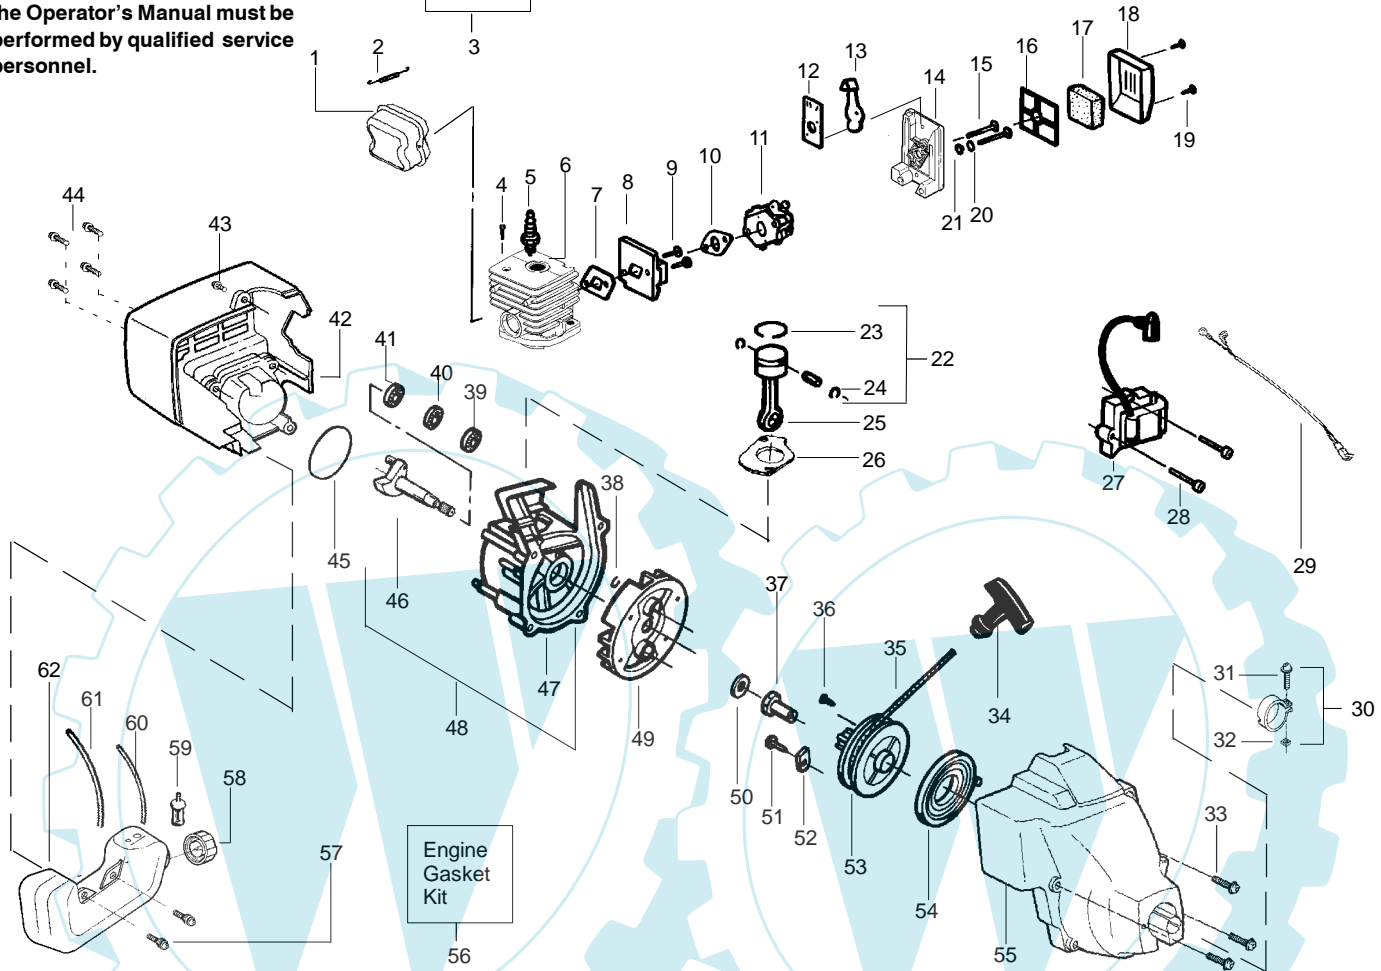

PARTS LIST NO. 530088693		OKAY PARTS LIST	MODEL(s) T211	
DATE 2/28/05	Replaces 88693 - 12/30/03		Note: Illustration may differ from actual model due to design changes	PAGE NO. 5

TYPE 3

⚠ WARNING
All repairs, adjustments and maintenance not described in the Operator's Manual must be performed by qualified service personnel.

Spark Arrestor Kit

Engine Gasket Kit

Ref.	Part No.	Description	Ref.	Part No.	Description	Ref.	Part No.	Description
1.	530069660	Kit - Muffler (incl. 2)	23.	530055120	Ring-Piston	45.	530071363	O-Ring-C'case (kit)
2.	530042088	Spring-Muffler	24.	530015162	Retainer-Piston Pin	46.	530054753	Assy-Crankshaft
3.	530069380	Kit-Spark Arrestor	25.	530069945	Assy-Connecting Rod	47.	530071627	Kit-Crankcase (Incl. 39-41)
4.	530015953	Screw-Cylinder	26.	530071363	Gasket-Cylinder (kit)	48.	530071624	Assy-C'case & C'shaft (Incl. 38,46,47)
5.	Champion	Spark Plug (RCJ 6Y)	27.	530039163	Module-Ignition	49.	530069886	Assy-Flywheel
6.	530071359	Kit - Cylinder	28.	530016357	Screw	50.	530015828	Washer-Flat
7.	530071363	Gasket-Cyl/Carb.(kit)	29.	530049018	Assy-Switch Wire	51.	530015775	Screw
8.	530057634	Adaptor-Carb.	30.	530056365	Assy-Nose Cone Clamp (Incls. 31 & 32)	52.	530027523	Retainer
9.	530016014	Screw	31.	530016381	Nut-Nose Cone	53.	530069400	Kit-Starter Pulley (Incl. 36)
10.	530071363	Gasket-Carb.(kit)	32.	530016382	Screw	54.	530042085	Spring-Starter
11.	530071630	Kit - Carburetor Ass'y (C1U-W7D)	33.	530015810	Screw	55.	530071676	Assy-Fan Hsg.
12.	530038747	Plate-Choke Mounting	34.	530027569	Handle-Starter	56.	530071363	Kit-Engine Gasket (Incl. 7,10,26,45)
13.	530038686	Shutter-Choke	35.	530069232	Kit - Rope	57.	530016379	Retainer-Fuel Tank
14.	530052431	Box-Air	36.	530016080	Screw	58.	530014347	Assy-Fuel Cap w/ret.
15.	530016393	Screw	37.	530038604	Coupling-Drive	59.	530095646	Assy-Fuel Pickup
16.	530036569	Plate - Filter Support	38.	530015941	Retain. Ring-C'shaft	60.	530069247	Kit-Fuel Line (Small)
17.	530036575	Foam-Air Filter	39.	530055728	Bearing-Outer	61.	530069216	Kit-Fuel Line (Large)
18.	530036568	Cover-Air Filter	40.	530071615	Kit-C'case Seal	62.	530049296	Assy-Fuel Tank (Incl. cap, fuel line, filter)
19.	530016349	Screw	41.	530032125	Bearing-Inner			
20.	530015852	Spacer-Choke	42.	530056547	Shroud-Rear			
21.	530015254	Washer	43.	530015934	Screw			
22.	530071833	Kit - Piston (Incl. 23, 24 & Pin)	44.	530015810	Screw			

✓ = NEW PART NUMBER FOR THIS IPL   * = REFER TO THE SERVICE REFERENCE INDICATED FOR MORE INFORMATION. (LOCATED AT END OF IPL)