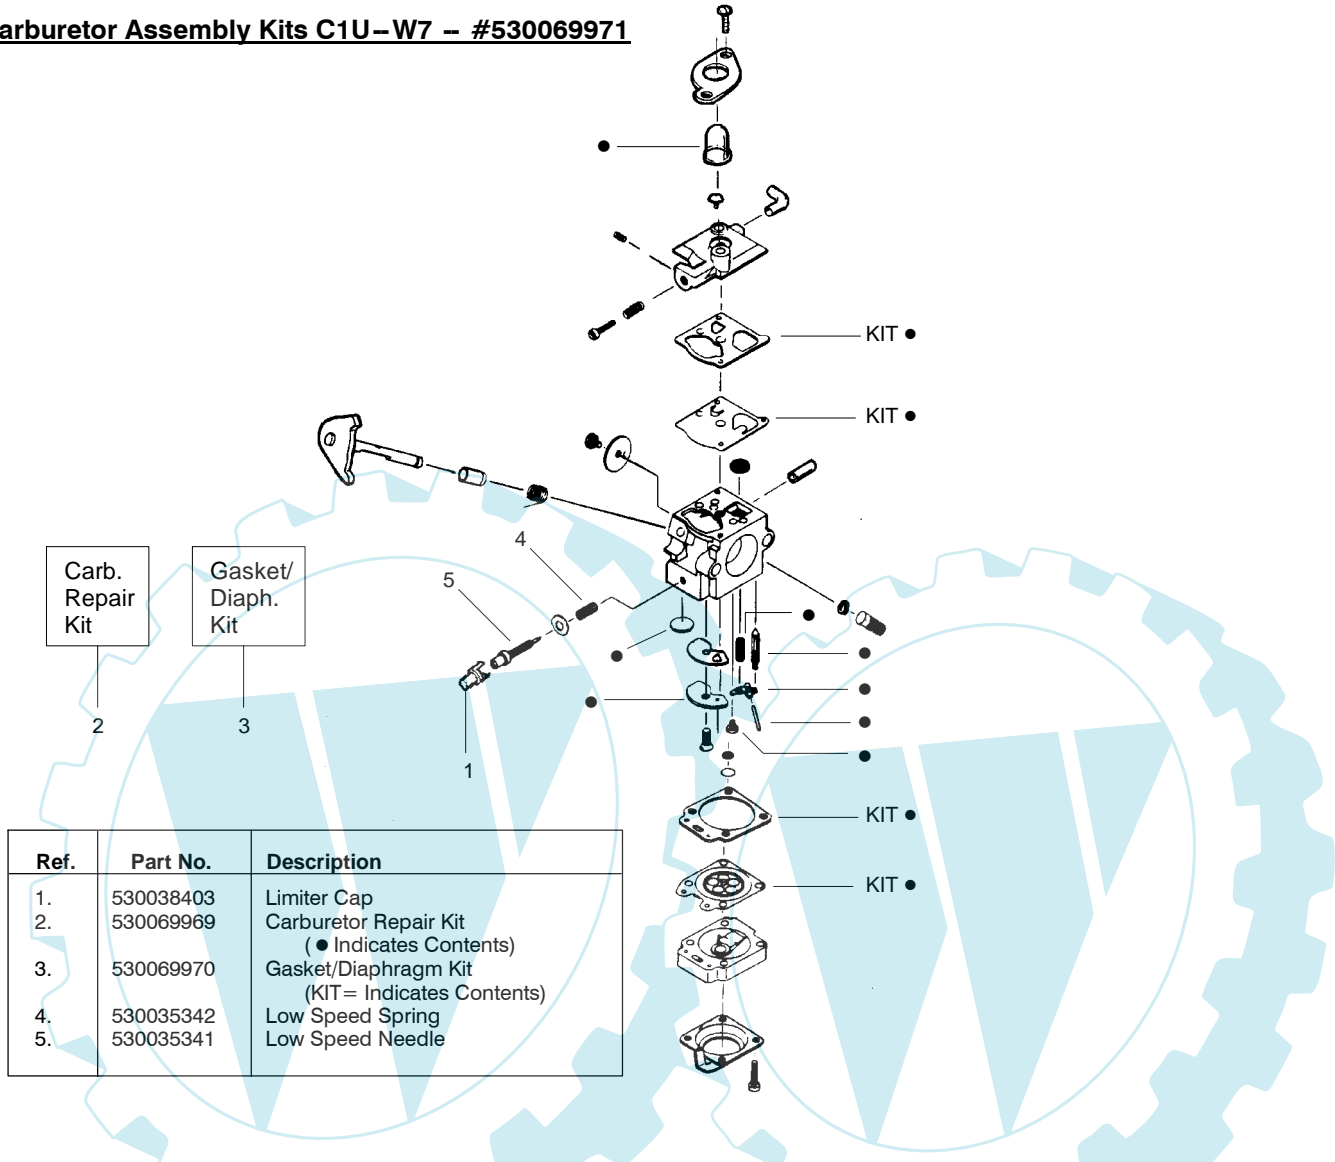

PARTS LIST NO. 530088693		OKAY PARTS LIST	MODEL(s) T211	
DATE 2/28/05	Replaces 88693 - 12/30/03		Note: Illustration may differ from actual model due to design changes	PAGE NO. 6

Carburetor Assembly Kits C1U-W7 -- #530069971

Ref.	Part No.	Description
1.	530038403	Limiter Cap
2.	530069969	Carburetor Repair Kit (● Indicates Contents)
3.	530069970	Gasket/Diaphragm Kit (KIT= Indicates Contents)
4.	530035342	Low Speed Spring
5.	530035341	Low Speed Needle

Kit - Carburetor Assembly No. 530071630 - C1U-W7D

Note: No Repair kits are available for this carburetor, please order the complete assembly part number 530-071630 (C1U-W7D)

✓ = NEW PART NUMBER FOR THIS IPL
★ = REFER TO THE SERVICE REFERENCE INDICATED FOR MORE INFORMATION. (LOCATED AT END OF IPL)