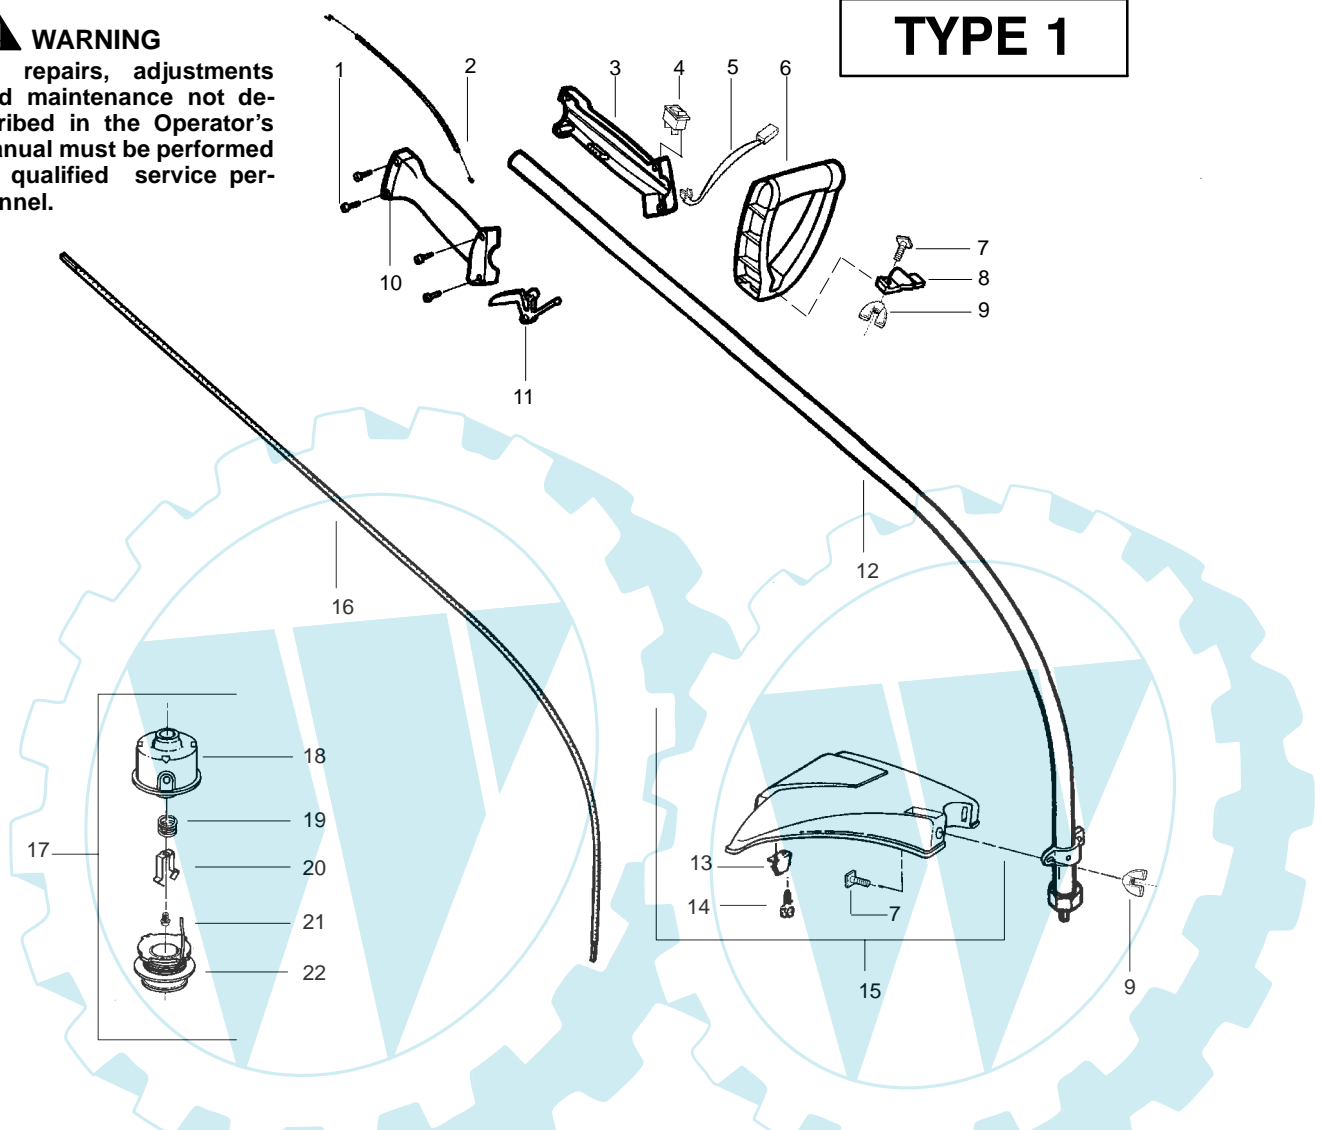

TYPE 1

Ref.	Part No.	Description	Ref.	Part No.	Description
1.	530016273	Screw - Throttle Hsg.	14.	530015966	Screw - Line Limiter
2.	530071548	Kit - Throttle	15.	530069686	Kit - Shield Ass'y. (Incl. 7, 9, 13 & 14)
3.	530095382	Throttle Hsg. (Left)	16.	530095613	Drive Shaft - Flex 45"
4.	530069572	Kit - Switch	17.	952701666	Accy - Cutting Head (Incl 18-22)
5.	530054183	Assy. - Wire	18.	530069690	Kit - Hub Ass'y.
6.	530038708	Assist Handle	19.	530401464	Spring
7.	530015820	Bolt - Handle/Shield	20.	530401466	Clip - Retainer
8.	530094742	Clamp - Handle	21.	530401467	Screw w/Washer - Head
9.	530016118	Wingnut - Handle/Shield	22.	952711527	Accy - Spool w/Line
10.	530038581	Throttle Hsg. (Right)			
11.	530038682	Trigger			
12.	530071425	Drive Shaft Hsg. Ass'y			
13.	530052287	Line Limiter			
			Not Shown		
			-	530163344	Operator Manual
				530163336	Euro Scan
				530054766	Decal - Shaft Warning

Ref.	Part No.	Description	Ref.	Part No.	Description
1.	530054183	Ass'y. – Wire	19.	530095968	Cutting Head (Incl. 20–23)
2.	530038581	Throttle Hsg. (Right)	20.	530095770	Hub Ass'y.
3.	530095382	Throttle Hsg. (Left)	21.	530401958	Spring – Compression
4.	530069572	Kit – Switch	22.	530401957	Clip – Retainer
5.	530038708	Assist Handle	23.	530095434	Spool w/Line
6.	530015820	Bolt	24.	530056401	Wrench
7.	530094742	Clamp – Handle			
8.	530016118	Wingnut			
9.	530016273	Screw – Throttle Hsg.			
10.	530038682	Trigger			
11.	530071548	Kit – Throttle			
12.	530069883	Kit – Drive Shaft Hsg. Ass'y			
13.	530095613	Drive Shaft – Flex – 45"			
14.	530052286	Line Limiter			
15.	530015886	Screw – Line Limiter			
16.	530015820	Bolt			
17.	530071683	Kit – Shield Ass'y. (Incl. 14, 15, 16 & 18)			
18.	530015197	Nut			
					Not Shown
					Operator Manual
				★ 545001452	Euro
				★ 545001451	Scan
				530054766	Decal – Shaft Warning