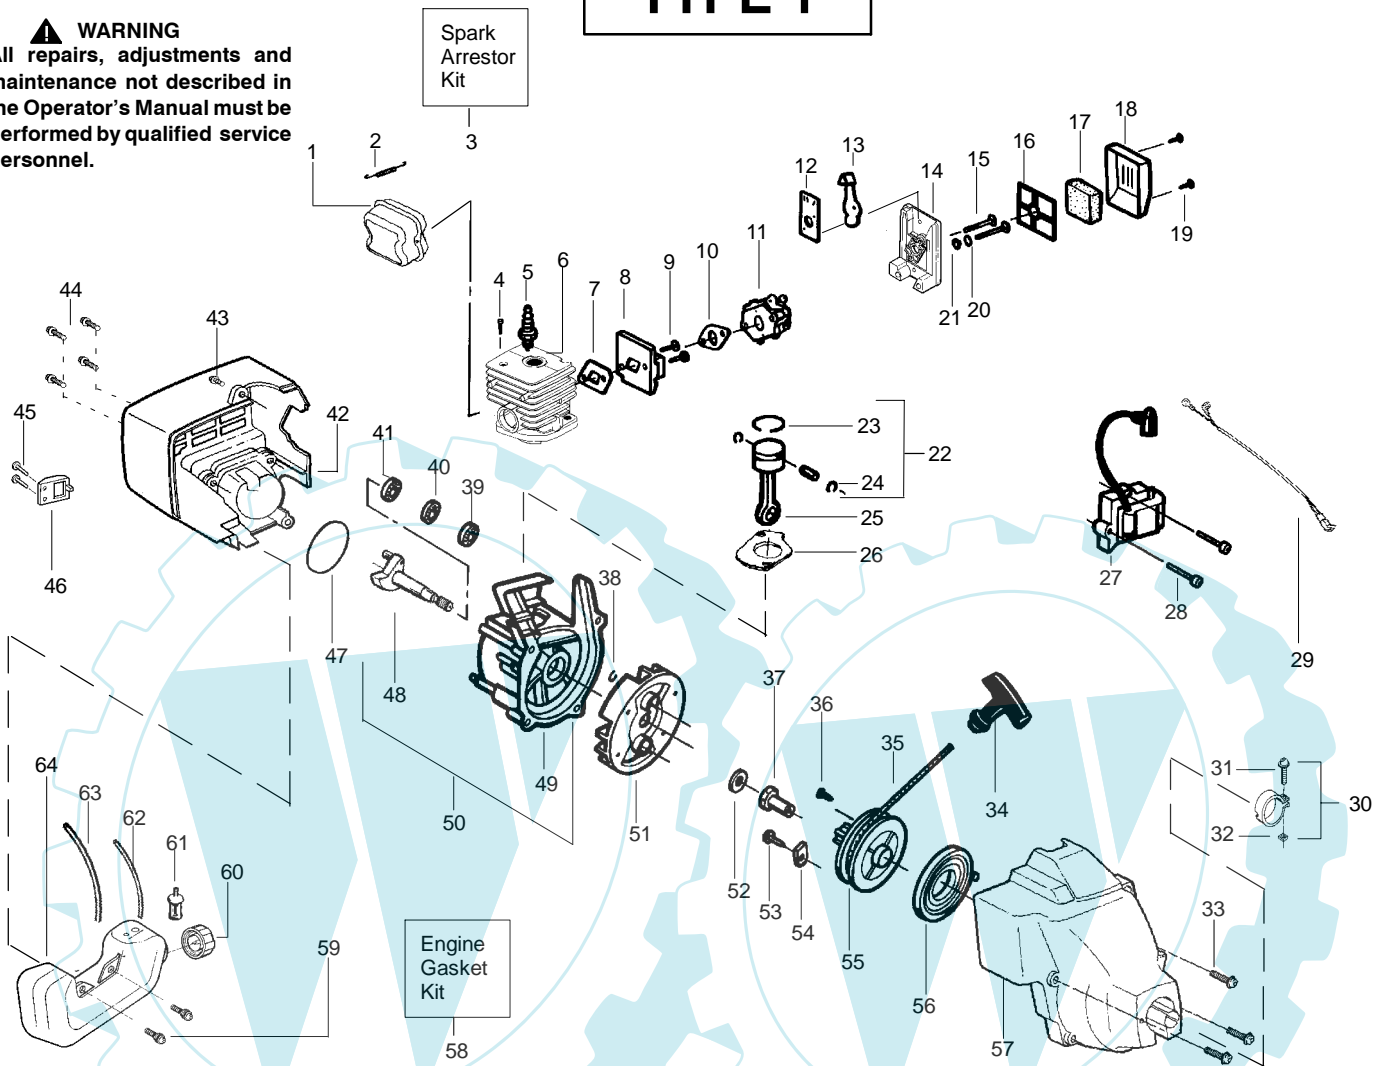

PARTS LIST NO. 530088693		OKAY PARTS LIST	MODEL(s) T211	
DATE 2/28/05	Replaces 88693 - 12/30/03		Note: Illustration may differ from actual model due to design changes	PAGE NO. 3

TYPE 1

⚠ WARNING
All repairs, adjustments and maintenance not described in the Operator's Manual must be performed by qualified service personnel.

Ref.	Part No.	Description	Ref.	Part No.	Description	Ref.	Part No.	Description
1.	530069660	Kit - Muffler (incl. 2)	23.	530036404	Ring-Piston	48.	530054753	Assy-Crankshaft
2.	530042088	Spring-Muffler	24.	530015162	Retainer-Piston Pin	49.	530071627	Kit-Crankcase Assy (Incl. 39-41)
3.	530069380	Kit-Spark Arrestor	25.	530069615	Kit-Connecting Rod	50.	530071360	Kit-C'case & C'shaft (Incl. 38,48,49)
4.	530015953	Screw-Cylinder	26.	530069616	Gasket-Cylinder (kit)	51.	530069886	Assy-Flywheel
5.	952030249	Spark Plug (RCJ6Y)	27.	530039163	Module-Ignition	52.	530015828	Washer-Flat
6.	530069619	Kit - Cylinder	28.	530015954	Screw	53.	530015775	Screw
7.	530069616	Gasket-Cyl/Carb.(kit)	29.	530049018	Assy-Wire Harness	54.	530027523	Retainer
8.	530047659	Adaptor-Carb.	30.	530056365	Assy-Nose Cone Clamp (Incls. 31 & 32)	55.	530069400	Kit-Starter Pulley (Incl. 36)
9.	530016014	Screw	31.	530016381	Screw-Nose Cone	56.	530042085	Spring-Starter
10.	530069616	Gasket-Carb.(kit)	32.	530016382	Nut-Nose Cone	58.	530069800	Kit-Fan Hsg.
11.	---	Kit - Carburetor Ass'y (WA-226)	33.	530015810	Screw	59.	530069616	Kit-Engine Gasket (Incl. 7,10,26,47)
	530069971	(C1U-W7)	34.	530027569	Handle-Starter	60.	530016379	Retainer-Fuel Tank
	530071630	(C1U-W7D)	35.	530069232	Kit - Rope	61.	530014347	Assy-Fuel Cap w/ret.
12.	530038747	Plate-Choke Mounting	36.	530016080	Screw	62.	530095646	Assy-Fuel Pickup
13.	530038686	Shutter-Choke	37.	530038604	Coupling-Drive	63.	530069247	Kit-Fuel Line (Small)
14.	530052431	Box-Air	38.	530015941	Retain. Ring-C'shaft	64.	530069216	Kit-Fuel Line (Large)
15.	530016353	Screw	39.	530055728	Bearing-Outer	65.	530049296	Assy-Fuel Tank (Incl. cap, fuel line, filter)
16.	530036569	Plate - Filter Support	40.	530071615	Kit-C'case Seal			
17.	530036575	Foam-Air Filter	41.	530032125	Bearing-Inner			
18.	530036568	Cover-Air Filter	42.	530069800	Kit-Shroud			
19.	530015880	Screw	43.	530015934	Screw			
20.	530015852	Spacer-Choke	44.	530015810	Screw			
21.	530015254	Washer	45.	530015675	Screw			
22.	530069621	Kit - Piston (Incl. 23, 24 & Pin)	46.	530037045	Guard-Muffler			
			47.	530069616	O-Ring-C'case (kit)			

↖ = NEW PART NUMBER FOR THIS IPL   ★ = REFER TO THE SERVICE REFERENCE INDICATED FOR MORE INFORMATION. (LOCATED AT END OF IPL)