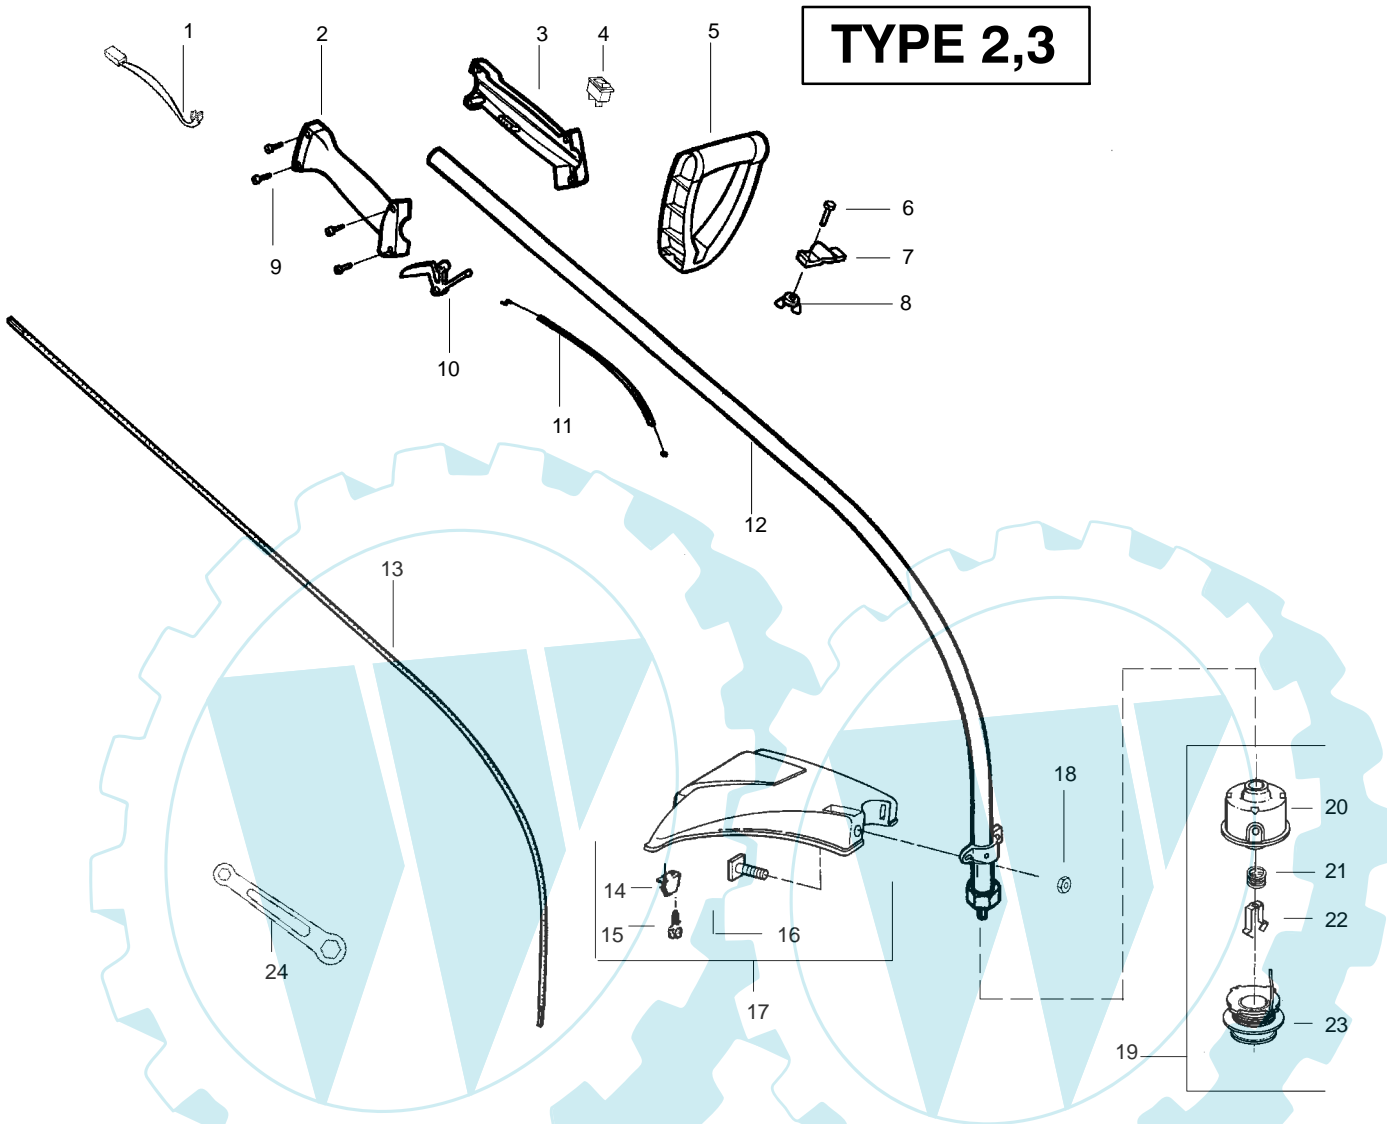

TYPE 1

Ref.	Part No.	Description	Ref.	Part No.	Description
1.	530016273	Screw - Throttle Hsg.	14.	530015966	Screw - Line Limiter
2.	530071548	Kit - Throttle	15.	530069686	Kit - Shield Ass'y. (Incl. 7, 9, 13 & 14)
3.	530095382	Throttle Hsg. (Left)	16.	530095613	Drive Shaft - Flex 45"
4.	530069572	Kit - Switch	17.	952701666	Accy - Cutting Head (Incl 18-22)
5.	530054183	Assy. - Wire	18.	530069690	Kit - Hub Ass'y.
6.	530038708	Assist Handle	19.	530401464	Spring
7.	530015820	Bolt - Handle/Shield	20.	530401466	Clip - Retainer
8.	530094742	Clamp - Handle	21.	530401467	Screw w/Washer - Head
9.	530016118	Wingnut - Handle/Shield	22.	952711527	Accy - Spool w/Line
10.	530038581	Throttle Hsg. (Right)			
11.	530038682	Trigger			
12.	530071425	Drive Shaft Hsg. Ass'y			
13.	530052287	Line Limiter			
			Not Shown		
			-	530163344	Operator Manual
				530163336	Euro Scan
				530054766	Decal - Shaft Warning

Ref.	Part No.	Description	Ref.	Part No.	Description
1.	530054183	Ass'y. – Wire	19.	530095968	Cutting Head (Incl. 20–23)
2.	530038581	Throttle Hsg. (Right)	20.	530095770	Hub Ass'y.
3.	530095382	Throttle Hsg. (Left)	21.	530401958	Spring – Compression
4.	530069572	Kit – Switch	22.	530401957	Clip – Retainer
5.	530038708	Assist Handle	23.	530095434	Spool w/Line
6.	530015820	Bolt	24.	530056401	Wrench
7.	530094742	Clamp – Handle			
8.	530016118	Wingnut			
9.	530016273	Screw – Throttle Hsg.			
10.	530038682	Trigger			
11.	530071548	Kit – Throttle			
12.	530069883	Kit – Drive Shaft Hsg. Ass'y			
13.	530095613	Drive Shaft – Flex – 45"			
14.	530052286	Line Limiter			
15.	530015886	Screw – Line Limiter			
16.	530015820	Bolt			
17.	530071683	Kit – Shield Ass'y. (Incl. 14, 15, 16 & 18)			
18.	530015197	Nut			
					Not Shown
					Operator Manual
				★ 545001452	Euro
				★ 545001451	Scan
				530054766	Decal – Shaft Warning